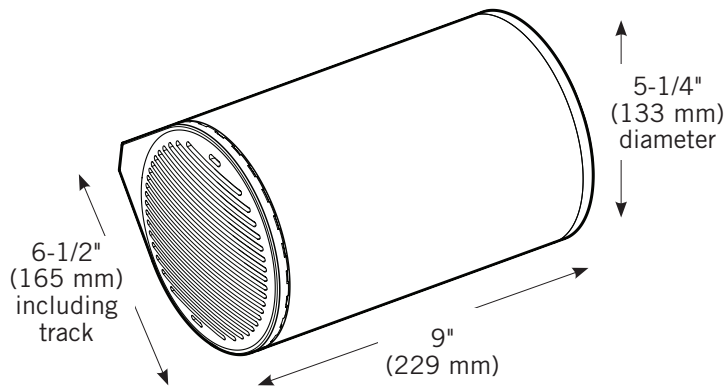

Performance

Placement

Walls and ceiling
On garden spike

Maximum Output

108 dB each, with 32 watts of amplification.

90dB Coverage Area

Up to 30' (9 m) from speaker

Close-Miked Near-Field Response (-3 dB)

80-20,000 Hz

6 dB Downpoint

68 Hz

Nominal Coverage Angle (-6 dB from Reference Axis)

180° Radial

Sensitivity [1 watt (2.83V) at 1 m]

86 dB

Nominal Impedance

4 ohms (70V version available)

Drive Units

Dual 4" aluminum cone

Connections

Bare wire

Construction

Powder coated aluminum enclosure and grille.

Weight

6 lbs. (2.7 kg)

Mounting Options

Ceiling/Wall Mount Kit (KIT-WCW)

Mounts to wall or ceiling. Provides 360° rotation.

Flush Mount Kit (KIT-FMW)

Mounts flush to wall or ceiling.

Garden Spike (KIT-SPK)

Die-cast aluminum garden spike and swivel mount provide 360° rotation.

Multi-Mount Adaptor (KIT-MMB)

Multi-Mount adaptor attaches two PS4 satellites. Works with spike, ceiling/wall mount kits.

PARK | STEVENS

8 ohm or 70V Operation

The PS4-D is available in 8 ohm and 70V models. The 70V model has 5 taps, from 2-32 watts.

Finishes

Available in powder coated black or white. Speakers are paintable.