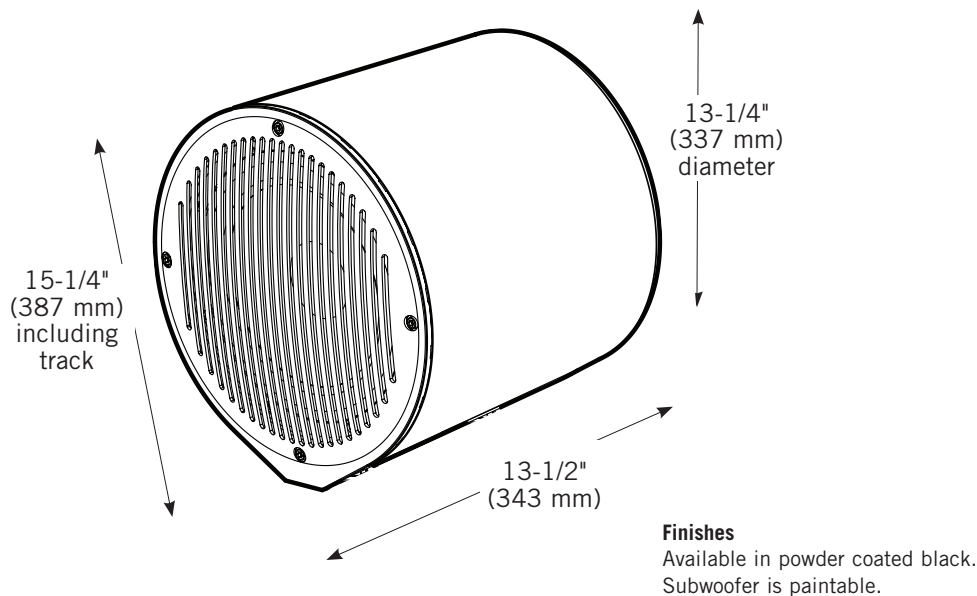

PARK | STEVENS