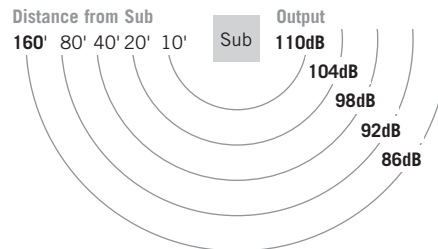

Predictive Placement

Coverage

How loud is the subwoofer as distance increases.

Performance

Placement

Direct burial
Under decking
On garden spike

Maximum Output

116 dB each, with 500 watts of amplification.

90dB Coverage Area

Up to 40' (12 m) from speaker

Close-Miked Near-Field Response (-3 dB)

34-20,000 Hz

6 dB Downpoint

28 Hz

Nominal Impedance

4 ohms

Bass Unit

10" long-throw bass unit, cast basket, 3" high-temperature voice coil.

Connections

Bare wire

Construction

Powder coated aluminum enclosure and grille.

Weight

27 lbs. (12.2 kg)